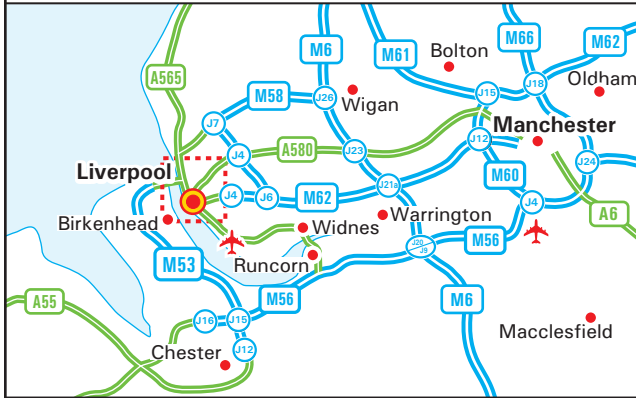

Silverbeck Rymer

SOLICITORS

Silverbeck Rymer Solicitors
 Dempster Building
 Atlantic Way
 Brunswick Business Park
 Liverpool L3 4UU
 Tel: 0151 236 9594
 Fax: 0151 227 1035
 email: law@silverbeck-rymer.co.uk
 www.silverbeck-rymer.co.uk

From M62

- Follow the M62 motorway (West) to its terminus at Junction 4.
- At the large intersection (The Rocket pub is on the left), take the A5080, following signs for the City Centre.
- Stay on the A5080 and subsequently the A5047 for approximately 3 miles (passing a large VW garage, a retail park (on the left) and then the Devonshire House Hotel on the right).
- At the traffic lights after the hotel continue straight on Edge Lane.
- At the start of the Gyratory System continue ahead onto Irvine Street (A5047).
- Take the next left onto Minshall Street and then right onto Paddington.
- Take the next left onto Crown Street (A5048).
- At the junction with the A562 turn right onto Upper Parliament Street.
- Continue to the junction with the A5036 and turn left onto Sefton Street.
- At the next roundabout take the third exit onto Brunswick Way.
- As the roads bears left, turn right onto Atlantic Way.
- We are situated on the left hand side.

By Train

- Liverpool Lime Street Station receives regular services from Manchester Victoria Station and London Euston Station.
- For further information about train times and fares, please telephone National Rail Enquiries Line on 08457 48 49 50.
- Brunswick Merseyrail Station is situated directly opposite the Business Park.